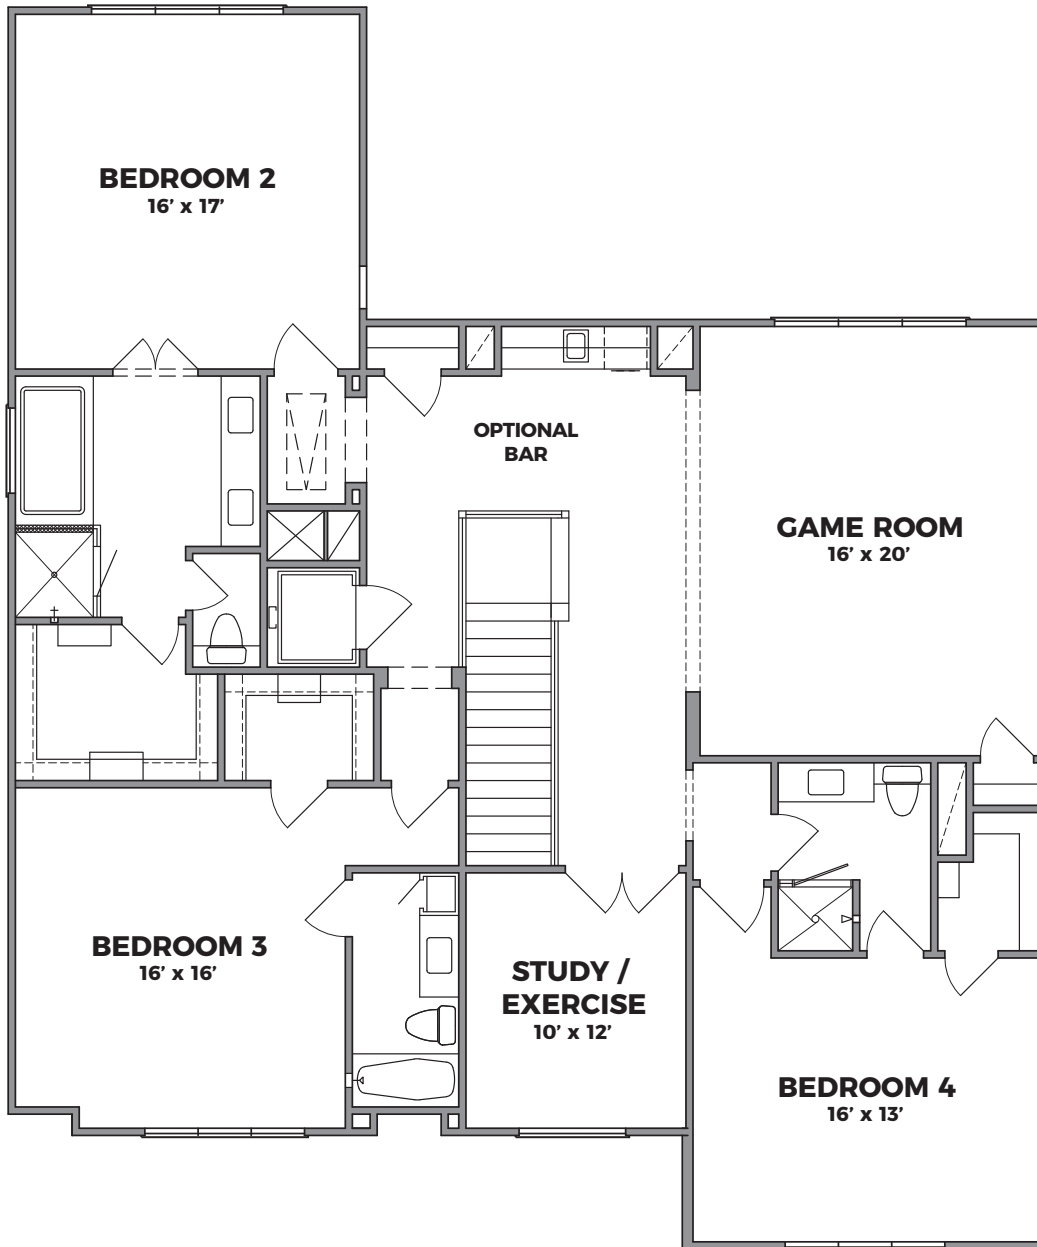

CAMBRIDGE

2230 POTOMAC | 4,276 TOTAL SQ FT

FIRST FLOOR

CAMBRIDGE
SECOND FLOOR