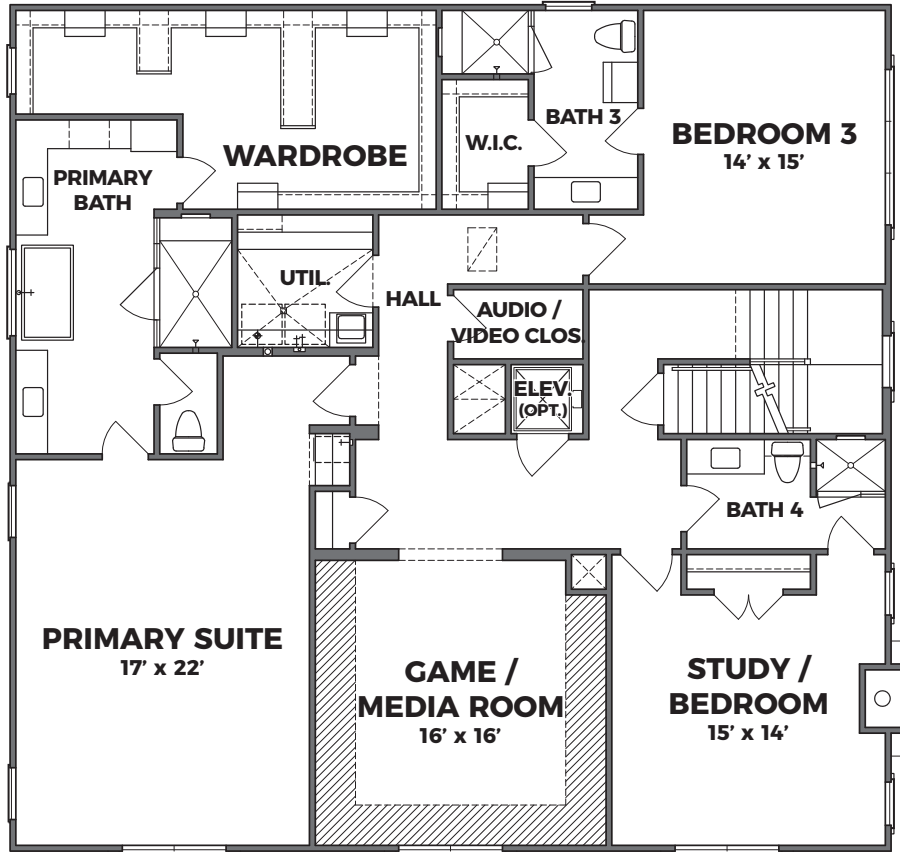

AVERY

2304 POTOMAC | 4,404 TOTAL SQ FT

FIRST FLOOR

AVERY
SECOND FLOOR

AVERY
THIRD FLOOR